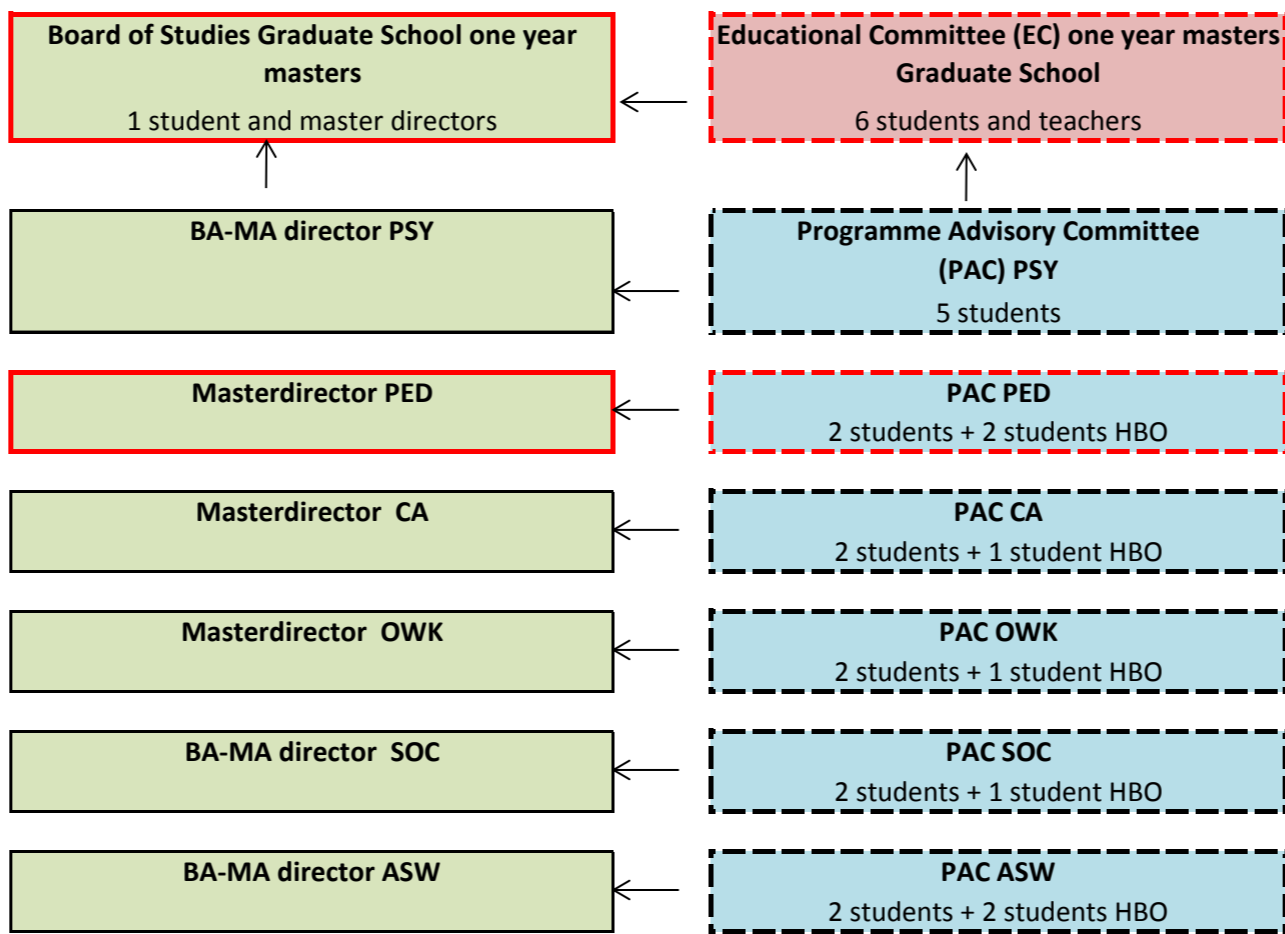

Organisation chart Faculty of Social and Behavioural Sciences

Undergraduate School (UGS)

Governing body

Consultation body

Advisory body

One year master (Graduate School, GS)

Two year researchmaster (Graduate School, GS)