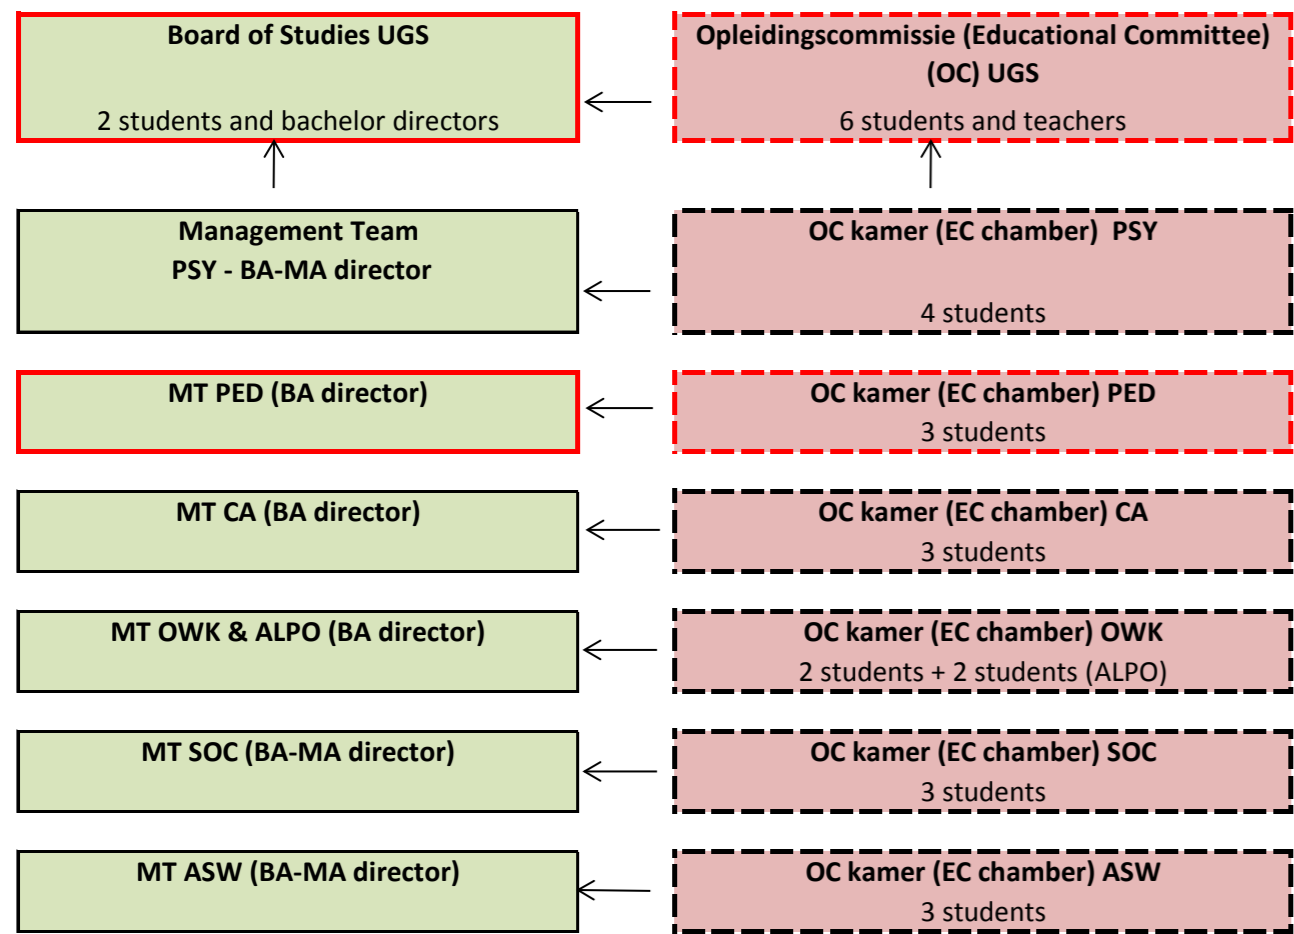

Organisation chart Faculty of Social and Behavioural Sciences

Undergraduate School (UGS)

Governing body

Consultation body

Advisory body

One year master (Graduate School, GS)

Two year researchmaster (Graduate School, GS)